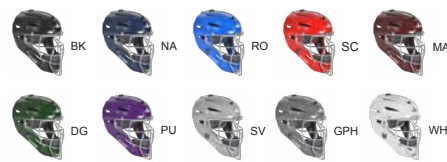

GPH

MVP2500 // SOLID MOLDED

STYLE NO.	SIZE	COLORS
MVP2510	SML (6¼ - 7)	BK, NA, RO, SC, MA, DG, PU, SV, GPH, WH
MVP2500	LGE (7 - 7½)	BK, NA, RO, SC, MA, DG, PU, SV, GPH, WH

Designed for the serious high school player up through the pros, the MVP2500 features a fast-drying, removable, and washable liner, an I-BAR VISION™ steel cage, a high impact resistance ABS plastic shell, and a backplate with strap retention bridges to keep them secure. All MVP helmets are designed for maximum safety and tested well beyond the required standards. SEI certified to the NOCSAE standard.