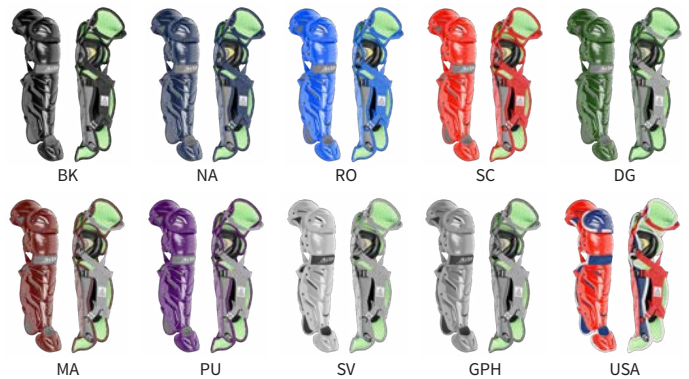

YOUTH S7 AXIS™ CHEST PROTECTOR // LEG GUARDS // KITS

LINQ™
HINGE SYSTEM

CHEST PROTECTOR:

- SEI certified to meet NOCSAE Standard for Commotio Cordis
- Diamond vents line the back for even more weight reduction and breathability
- Improved break points which present a flatter surface for blocking

LEG GUARDS:

- LINQ™ hinge system for the best mobility
- Single top strap remains behind thigh without dropping behind back of the knee
- Wider and smoother knee for better pivoting and sliding

KIT INCLUDES: Helmet, Chest Protector, Leg Guards

STYLE NO.	SIZE	AGE	COLOR
CPCC912S7X	14.5 INCHES	9 - 12	BK, NA, RO, SC, DG, MA, PU, SV, GPH, USA
CPCC1216S7X	15.5 INCHES	12 - 16	BK, NA, RO, SC, DG, MA, PU, SV, GPH, USA

STYLE NO.	SIZE	AGE	COLOR
LG912S7X	13.5 INCHES	9 - 12	BK, NA, RO, SC, DG, MA, PU, SV, GPH, USA
LG1216S7X	14.5 INCHES	12 - 16	BK, NA, RO, SC, DG, MA, PU, SV, GPH, USA

STYLE NO.	AGE	COLOR
CKCC912S7X	9-12	BK, NA, RO, SC
CKCC912S7X-S	9-12	S.BK, S.NA, S.RO, S.SC
CKCC912S7XTT	9-12	GPH/GO, GPH/PU, GPH/OR, NA/SB, NA/SC, RO/SC, BK/OR, SC/BK, DG/GO
CKCC912S7X-USA	9-12	USA THEME
CKCC1216S7X	12-16	BK, NA, RO, SC
CKCC1216S7X-S	12-16	S.BK, S.NA, S.RO, S.SC
CKCC1216S7XTT	12-16	GPH/GO, GPH/PU, GPH/OR, NA/SB, NA/SC, RO/SC, BK/OR, SC/BK, DG/GO
CKCC1216S7X-USA	12-16	USA THEME