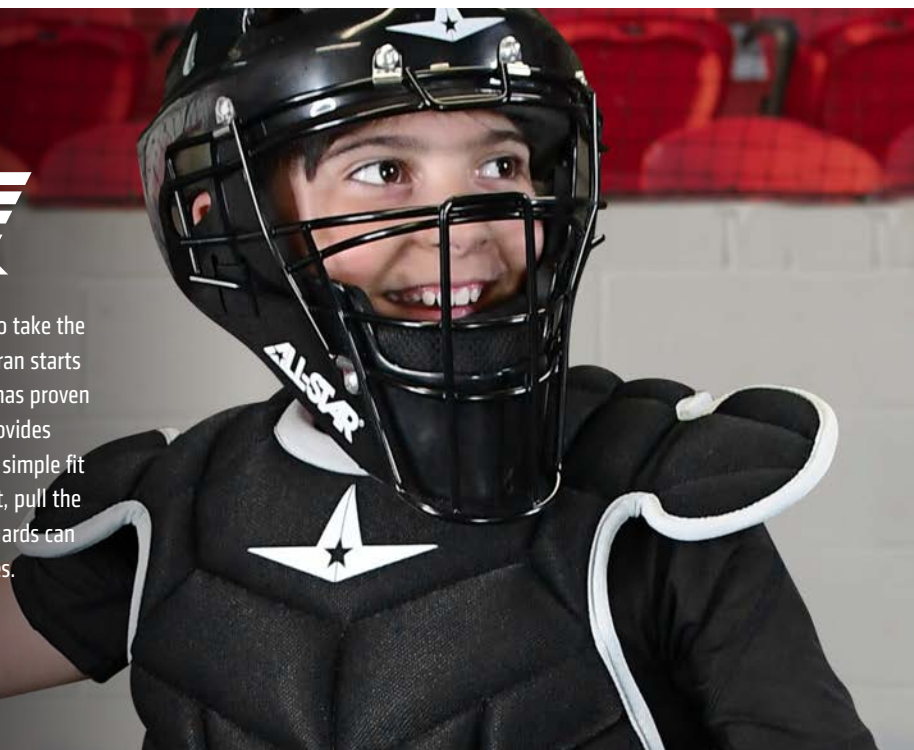

FUTURE STAR

This kit has everything that a Future Star needs to take the field. The road from young rookie to fearless veteran starts with this gear. Traditional hockey style headgear has proven its worth on the big stage. The chest protector provides convenience with integrated shoulder pads and a simple fit system that involves no clips. Put it on like a shirt, pull the tabs to fit, and you are good to go. Durable leg guards can handle all the innings required to earn your stripes.