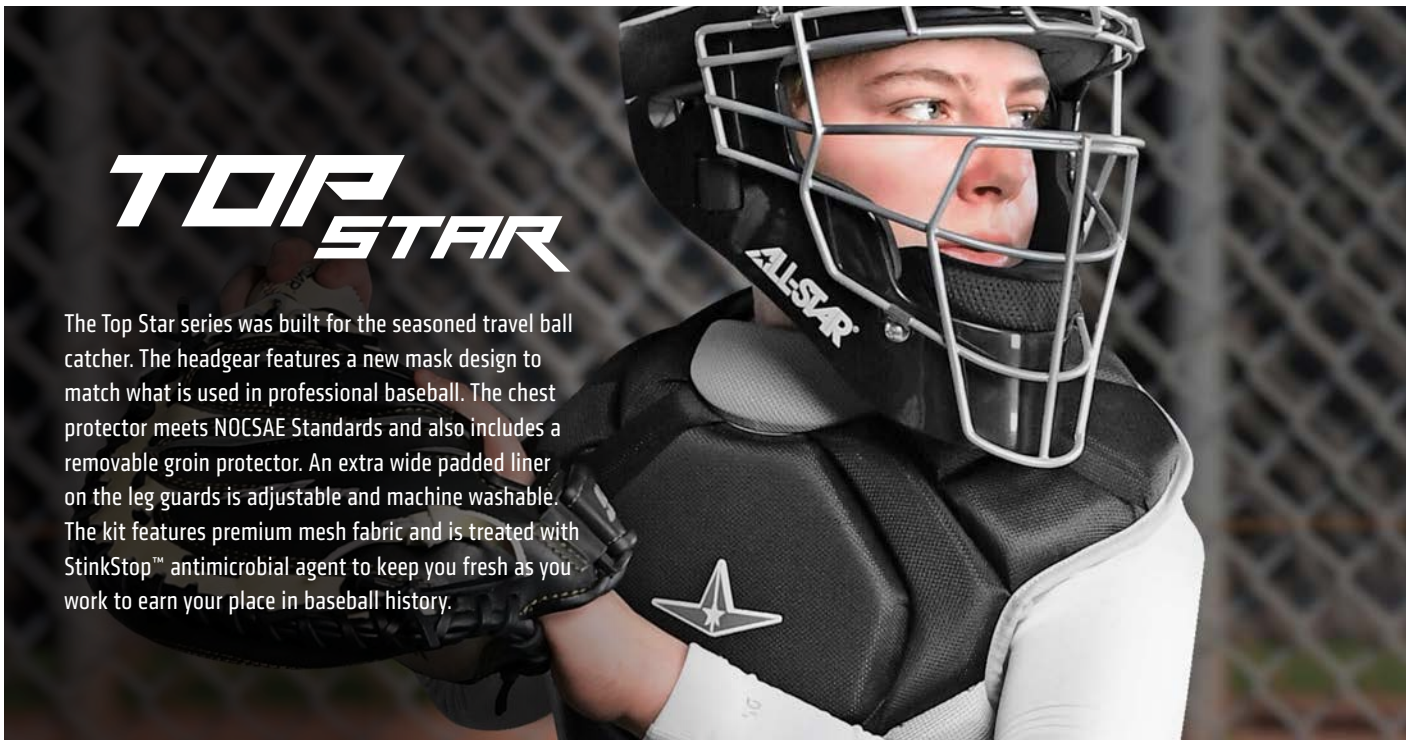

# TOP STAR

The Top Star series was built for the seasoned travel ball catcher. The headgear features a new mask design to match what is used in professional baseball. The chest protector meets NOCSAE Standards and also includes a removable groin protector. An extra wide padded liner on the leg guards is adjustable and machine washable. The kit features premium mesh fabric and is treated with StinkStop™ antimicrobial agent to keep you fresh as you work to earn your place in baseball history.