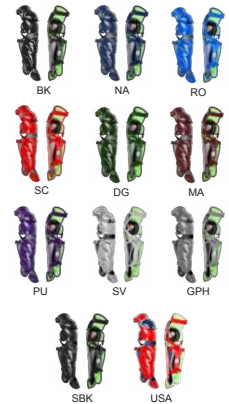

ADULT S7 AXIS™ CHEST PROTECTOR

STYLE NO.	SIZE	COLOR
CPCC40PRO	16.5"	BK, NA, RO, SC, MA, DG, PU, GPH, S.BK, USA

The S7 AXIS™ chest protector is built for serious catchers and is designed to meet NOCSAE Standard for Commotio Cordis. You'll love the dual-density wedged abs for blocking, and the internal moldable PE shoulder plates for protection.

ADULT S7 AXIS™ LEG GUARDS

STYLE NO.	SIZE	COLOR
LG40SPRO	15.5 INCHES	BK, NA, RO, SC, MA, DG, PU, GPH, S.BK
LG40WPRO	16.5 INCHES	BK, NA, RO, SC, MA, DG, PU, GPH, S.BK, USA
LG40XPRO	17.5 INCHES	BK, NA, RO, SC, GPH

Simply put, these are the best leg guards ever developed. Our innovative LINQ™ pivoting hinge allows a catcher to strap these on and completely forget about them while blocking, throwing, and running.

- Single top strap remains behind thigh without dropping behind back of the knee.
- Reinforced front double knee protector straps for added durability for indoor workouts
- Wider and smoother knee for better pivoting and sliding
- Repositionable center knee pad with gel padding