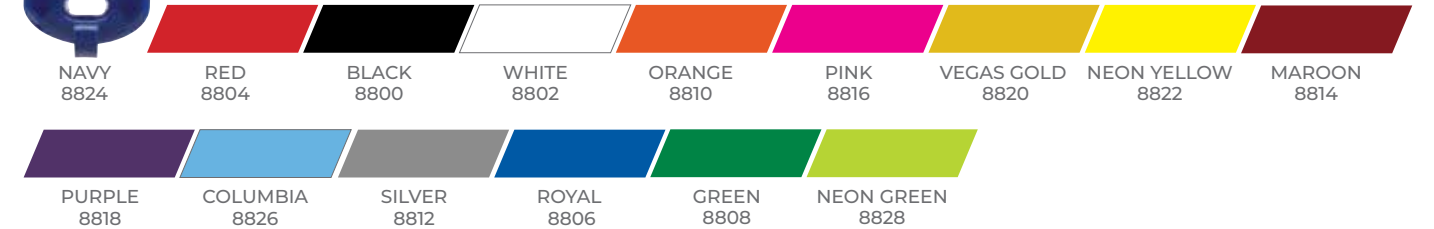

CUSTOM MOUTHGUARD

Customize our Oxygen Mouthguards with your team logo and colors. Select a base color, and supply your 2 color school mascot/logo in AI Illustrator format.

\$20 EACH | MIN QTY: 100 | LEAD TIME: 90 DAYS

MODELS & COLORS

THE STANDARD/CONNECTED STRAP | \$15.99

THE STANDARD/CONVERTIBLE STRAP | \$15.99

CHROME | \$19.99

BINKY OXYGEN

\$24.99

CHROME BINKY

\$26.99