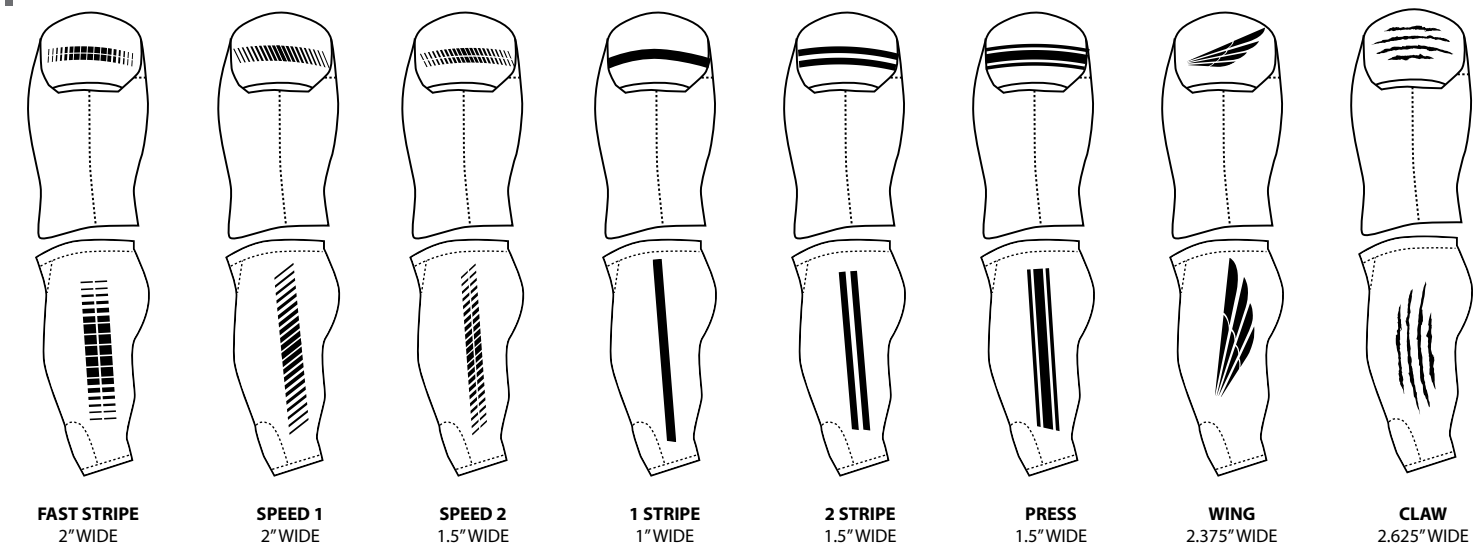

STOCK SLEEVE AND PANT STRIPE OPTIONS

STANDARD UNIFORM COLORS

BATTLE LEAD	BATTLE CHARCOAL	BATTLE BLACK	BATTLE PURPLE
BATTLE BURGUNDY	BATTLE VEGAS GOLD	BATTLE ATHLETIC GOLD	BATTLE YELLOW
BATTLE ORANGE	BATTLE POWER RED	BATTLE NAVY	BATTLE ROYAL BLUE
BATTLE COLUMBIA BLUE	BATTLE DARK GREEN	BATTLE KELLY GREEN	BATTLE NEON GREEN

ALPHA	BASE PRICE	ADDITIONAL CHARGES FOR CUSTOM ITEMS			LEAD TIMES
	MSRP	PLAYER NAMES	CUSTOM DECORATION (PER DECORATION)	CUSTOM COLOR	12 WEEKS
ADULT JERSEY	$190-	$6.25	$2.50	$10.00	
ADULT PANTS	$125-	$6.25	$2.50	$10.00	
YOUTH JERSEY	$145-	$6.25	$2.50	$10.00	
YOUTH PANTS	$95-	$6.25	$2.50	$10.00	

VISIT WWW.BATTLEUNIFORMS.COM TO SUBMIT YOUR UNIFORM TODAY