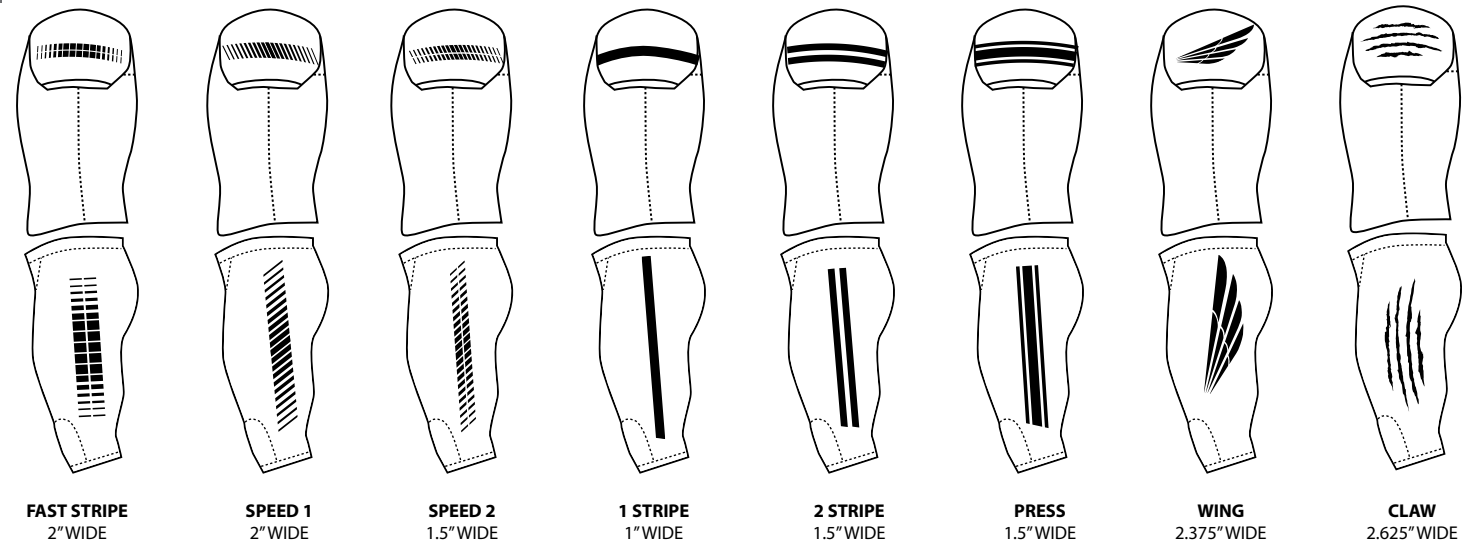

STOCK SLEEVE AND PANT STRIPE OPTIONS

STANDARD UNIFORM COLORS

BATTLE LEAD	BATTLE CHARCOAL	BATTLE BLACK	BATTLE PURPLE
BATTLE BURGUNDY	BATTLE VEGAS GOLD	BATTLE ATHLETIC GOLD	BATTLE YELLOW
BATTLE ORANGE	BATTLE POWER RED	BATTLE NAVY	BATTLE ROYAL BLUE
BATTLE COLUMBIA BLUE	BATTLE DARK GREEN	BATTLE KELLY GREEN	BATTLE NEON GREEN

BRAVO	BASE PRICE	ADDITIONAL CHARGES FOR CUSTOM ITEMS			LEAD TIMES
	MSRP	PLAYER NAMES	CUSTOM DECORATION (PER DECORATION)	CUSTOM COLOR	10 WEEKS
ADULT JERSEY	$125-	$6.25	$2.50	$10.00	
ADULT PANTS	$95-	$6.25	$2.50	$10.00	
YOUTH JERSEY	$105-	$6.25	$2.50	$10.00	
YOUTH PANTS	$85-	$6.25	$2.50	$10.00	

VISIT WWW.BATTLEUNIFORMS.COM TO SUBMIT YOUR UNIFORM TODAY