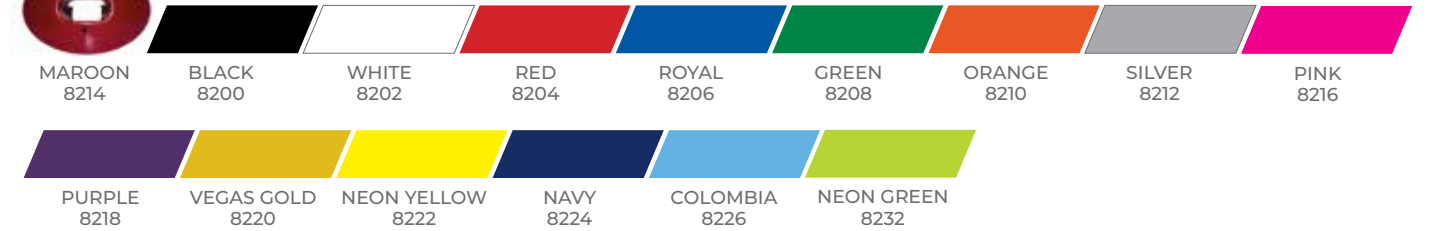

CUSTOM MOUTHGUARD

Customize our Oxygen Mouthguards with your team logo and colors. Select a base color, and supply your 2 color school mascot/logo in AI Illustrator format.

\$20 EACH | MIN QTY: 100 | LEAD TIME: 90 DAYS

MODELS & COLORS

THE STANDARD/CONNECTED STRAP | \$15.99

THE STANDARD/CONVERTIBLE STRAP | \$15.99

CHROME | \$19.99

BINKY OXYGEN

\$24.99

CHROME BINKY

\$26.99