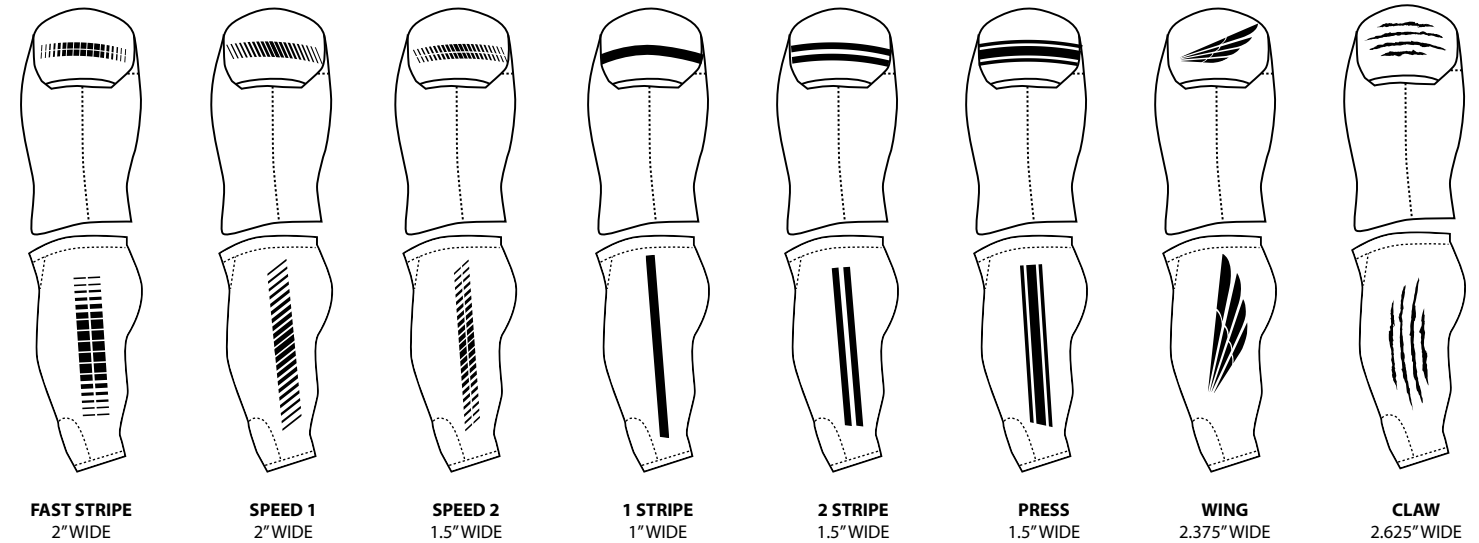

STOCK SLEEVE AND PANT STRIPE OPTIONS

CHARLIE	BASE PRICE	ADDITIONAL CHARGES FOR CUSTOM ITEMS			LEAD TIMES
	MSRP	PLAYER NAMES	CUSTOM DECORATION (per decoration)	CUSTOM COLORS	6 WEEKS
ADULT JERSEY	$95-	N/A	N/A	$5.00	
ADULT PANTS	$80-	N/A	N/A	$5.00	
YOUTH JERSEY	$80-	N/A	N/A	$5.00	
YOUTH PANTS	$67.50	N/A	N/A	$5.00	

VISIT WWW.BATTLEUNIFORMS.COM TO SUBMIT YOUR UNIFORM TODAY