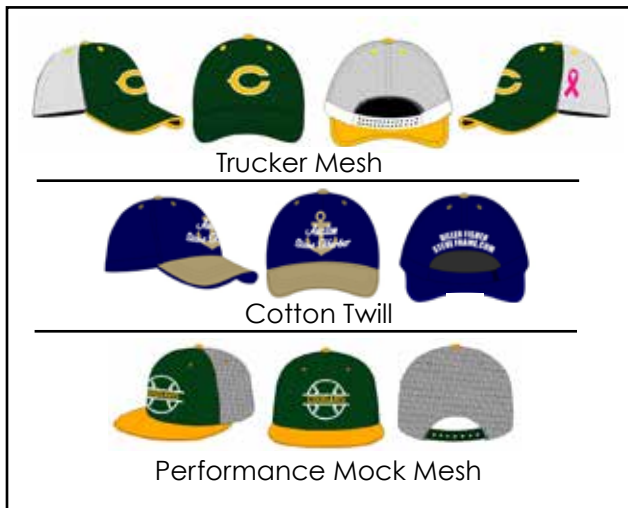

CUSTOM CAPS & KNIT HATS

NEW at martin

QUICK TURNAROUND

CUSTOM CAP PROGRAM

	FOB NJ	Free Freight	Free Freight
	12-71	72-143	144+
1 LOGO	$26.00	$25.00	$24.00
2 LOGOS	$27.50	$26.50	$25.50

Model #'s

Trucker Mesh: Adult-BTMA, Youth -BTMY, Kids -BTMK

Cotton Twill: Adult -BCTA, Youth -BCTY, Kids -BCTK

Performance Mock Mesh: Adult -BPMA, Youth -BPMY, Kids-BPMK

TWO - THREE WEEK TURNAROUND from date of artwork approval.

1) Pick style of cap from the three styles offered
2) Back Color
3) Crown Color
4) Visor Style & Color - Rounded or Flat
5) Under visor color
6) Button & Eyelet Color
7) Send in front or embroidered design for artwork.
8) Snap Closure - Plastic or Velcro
9) Pick Size

CUSTOM KNIT HATS

Customize your Knit cap with either design

Free Freight Free Freight Free Freight

	24-71	72-143	144+
KNH1	$29.00	$28.00	$27.00

ADD $2.00 to above price to add embroidered patch

THREE WEEK TURNAROUND from date of artwork approval.