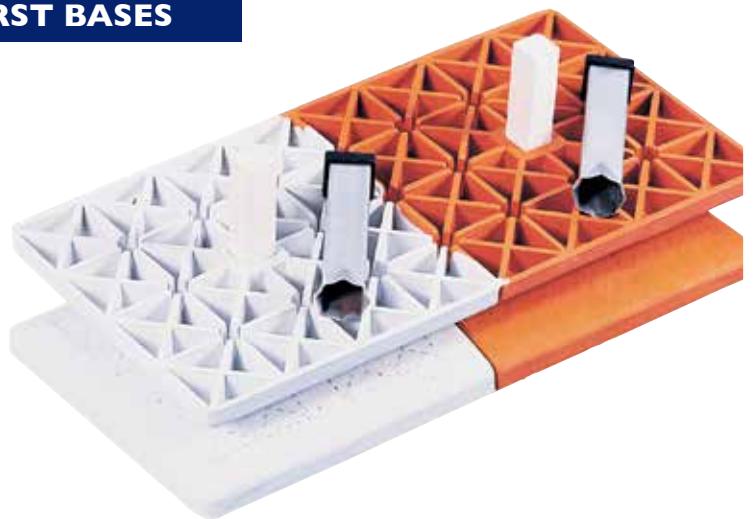

DFB42 Same as DFB53 except size 30" x 14" x 2".... 62.00 ea.

HDF30 Pro Double First Base, one piece molded rubber base, simulated quilted top, 30" x 15" x 3", 2 posts & anchors.....200.00 ea.

HOME PLATES & BASES