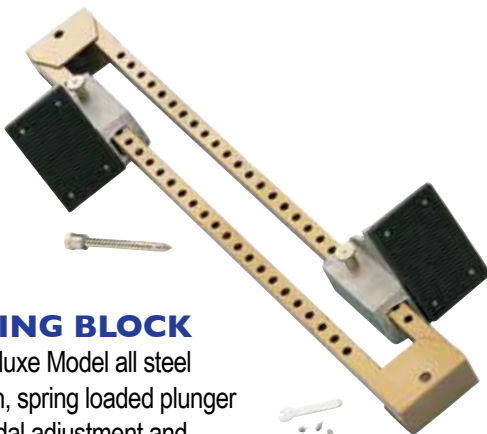

TALLY COUNTER

TC99 4 digit with finger ring, can be reset to zero with easy turn-off knob. 8.50 ea.

BAT1

BATONS

BAT1 Aluminum, official size & weight, black, blue, gold, green, red and silver, pak 6..... 4.50 ea.