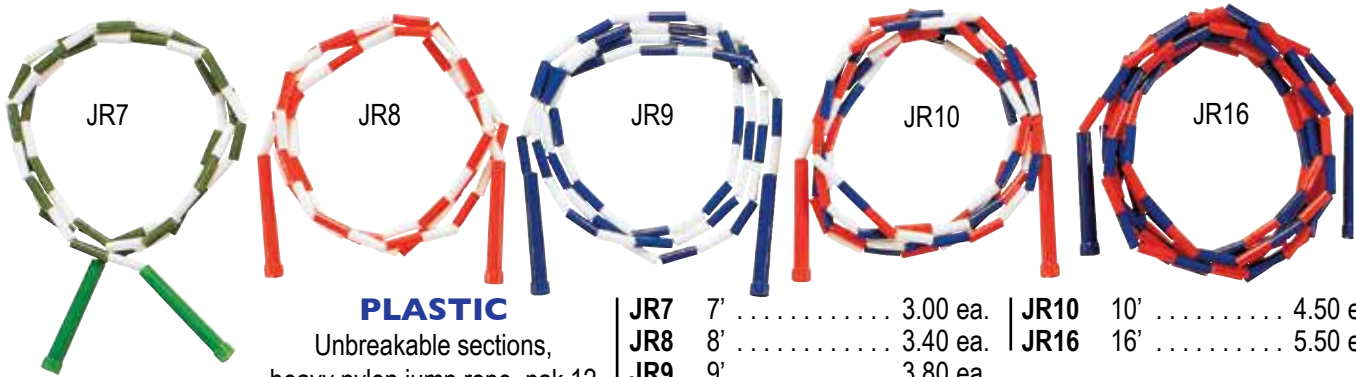

Nylon

JUMP ROPES

SPEED ROPES

Vinyl rope with plastic shaped handles, pak 12.

SPR7 7'	3.00 ea.	SPR9 9'	3.40 ea.	SPR16 16'	4.50 ea.
SPR8 8'	3.20 ea.	SPR10 10'	3.60 ea.		

PLASTIC

Unbreakable sections, heavy nylon jump rope, pak 12