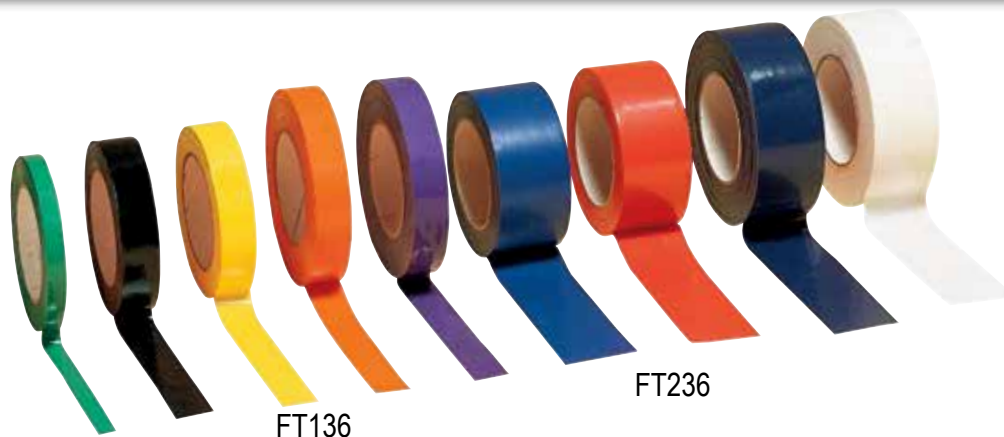

FLOOR TAPE, MAT TAPE & TABLE TENNIS

FLOOR MARKING TAPE

Heavy gauge, colored vinyl, black, navy, royal, green, orange, purple red, white and yellow.

FT136 1 inch x 36 yards.....5.00 ea.
FT236 2 inch x 36 yards.....10.00 ea.