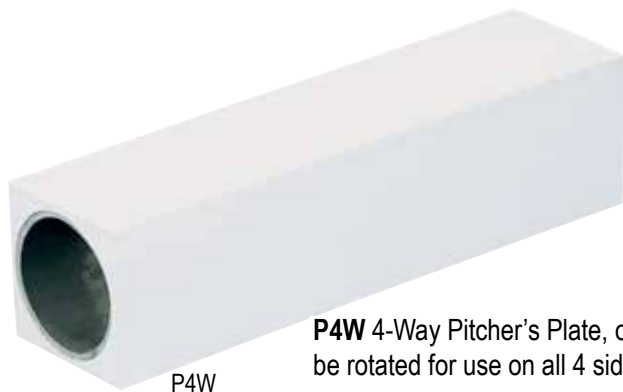

P4W 4-Way Pitcher's Plate, official size, Plate can be rotated for use on all 4 sides ..... 114.00 ea.

LLP3W 4-Way Little League Pitcher's Plate, pak 2 ..... 59.50 ea.