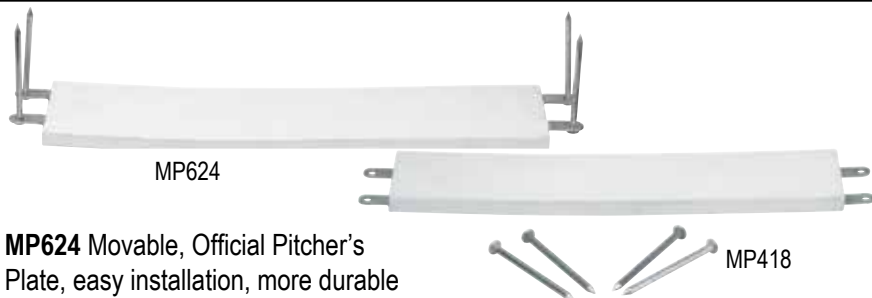

DSR7252 230.00 ea.

NEW

PITCHERS SAFETY SCREEN (L SHAPE)

Size 7' x 7', pitchers protective screen, string & velcro straps for easy attachment. Reversible L shape for right or lefthanded pitchers.

BLS77 308.00 ea.

NEW

PROTECTIVE SCREEN

Size 7' x 7', provides protection during practice, easy set-up with hardware included.

PS77 308.00 ea.

BATTING TEES & PITCHER'S PLATES

OP30 Official Pitchers Plate, pak 6... 28.00 ea.

LP40 Little League Pitchers Plate, pak 6 17.00 ea.

SX76 Extra plate spikes, pak 12..... 2.50 ea.

MP624 Movable, Official Pitcher's Plate, easy installation, more durable than regular plates because spikes are on the side of the plate, not on the bottom, pak 6..... 33.50 ea.