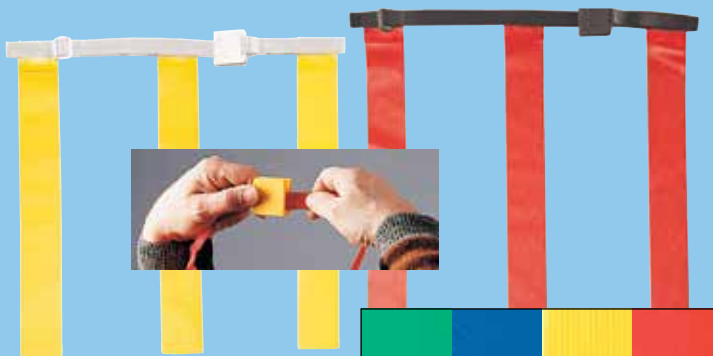

TRIPLE FLAG SETS

One-piece design, 3 flags permanently attached to web belt, entire belt comes off, quick-release snap buckle, available in colors: blue, green, red, yellow (gold).

TTY3 Youth size, 25" to 31", white belt, pak 12.....3.30 set
TTA4 Adult size, 32" to 42", black belt, pak 12.....3.50 set
TTXL5 Extra large size, 42" to 48", navy belt, pak 12.....3.70 set