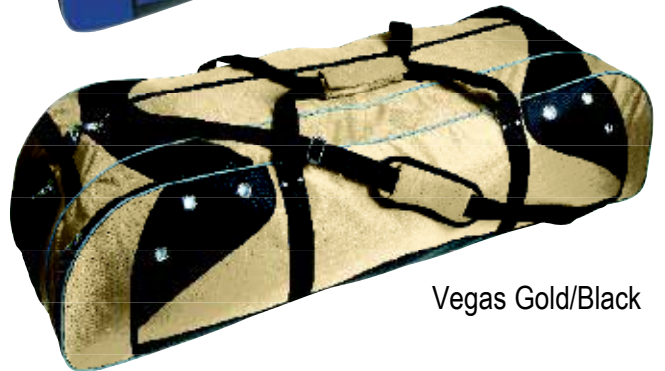

Royal/Black

Vegas Gold/Black