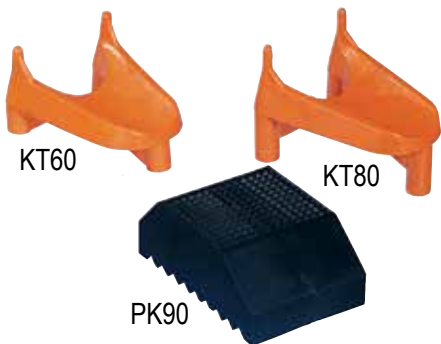

F101 Official size,
rubber 12.50 ea.

F201 Intermediate,
rubber 12.00 ea.

F301 Jr. size,
rubber 11.50 ea.

F401 Mini size,
rubber 10.50 ea.

RAINBOW FOOTBALLS- Rubber, nylon wound, colors: Blue, Green, Orange, Purple, Red & Yellow.

F101 Official size....12.50 ea. **F201** Intermediate size....12.00 ea. **F301** Junior size 11.50 ea.

KICKING TEES

KT60 1" kickoff tee, pak 12..... 4.00 ea.
KT80 2" kickoff tee, pak 12..... 4.50 ea.
PK90 2" extra point tee, pk 12..... 4.80 ea.