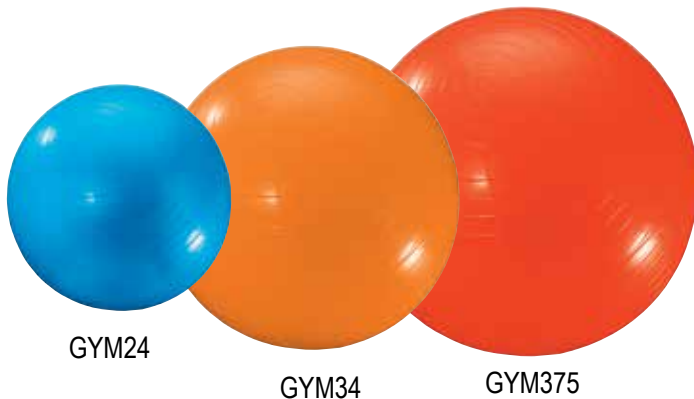

EXERCISE BALLS

Made of tough molded vinyl with no seams, ideal for indoor or outdoor motor activities.

GYM24 24" diameter, blue.....20.00 ea.
GYM34 34" diameter, orange.....30.00 ea.
GYM375 37 1/2" diameter, red.....33.00 ea.