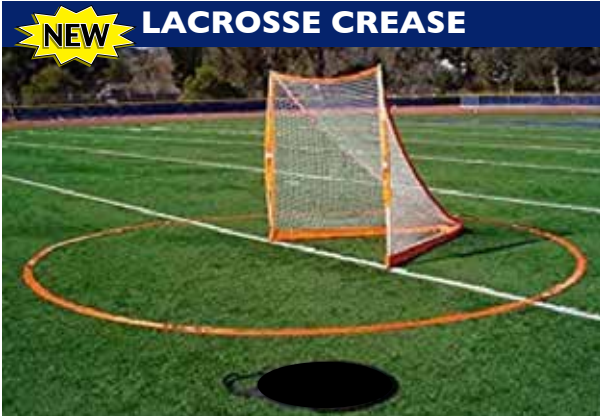

BACKSTOPS & BOUNCE BACK TARGET

- Quick & Easy Set-up
- Portable, all weather nylon
- With weights & ground anchors to keep firmly in place
- Carrying bag included

LC18 Mens, 18' diameter, ...140.00 ea.
LC17 Womens, 17' diameter, ...130.00 ea.

- Free standing design
- Ideal for catching stray balls.
- Size 10' H x 30' W
- Heavy Duty frame & 2.5 mm net
- Heavier net than used on most backstops. (Goal not included)
- Easy assembly, instructions included.

LDB1030 .....550.00 ea.