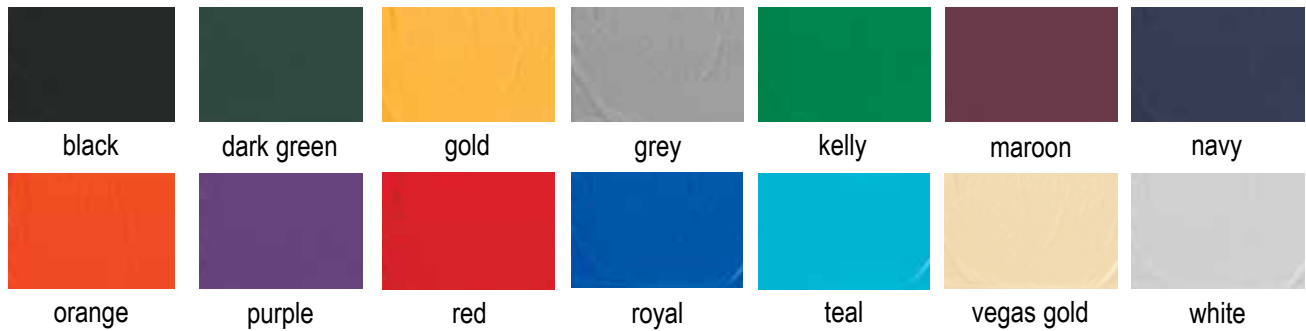

MOISTURE WICKING T-SHIRTS

T-SHIRTS

- 100 % polyester w/moisture management material.
- Set-in sleeves with hemmed bottom.
- Self material crew neck.

Colors: Black, Dk Grn, Gold, Grey, Kelly, Maroon, Navy, Orange, Purple, Red, Royal, Teal, Vegas & White.

YOUTH

TSY9 Sizes: S, M, L, XL.....10.50 ea.

ADULT

TSA10 Sizes: S, M, L, XL.....10.50 ea.

2X.....11.50 ea.

3X.....12.50 ea.