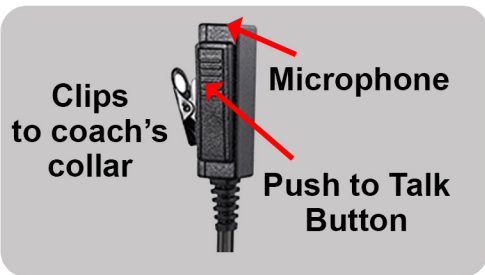

MULTIVOICE

Secure Wireless Communication

Coach

*Coach can use Bluetooth headset (not included)

Catcher

Easy to Use

1.) Turn on units

2.) Coach holds button to talk to Catcher

3.) Catcher hears the call through the speaker

Expandable

Coaches can talk with other Coaches or to any player device.

Example:

Dugout coach and base coach can talk to each other. A Coach can switch channels to talk the to catcher. Catcher can listen to calls.

Unlimited users, set us as many Coaches or players as you want

Flexible Setup

1.) Clips to face mask

2.) Fits in most Helmets*

(Optional) Pair to a Bluetooth speaker or earbuds

Use the phone camera on this QR code.