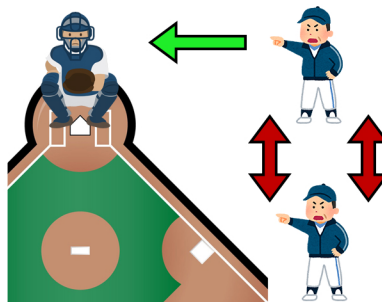

MULTIVOICE

Secure Wireless Communication

Coach

*Coach can use Bluetooth headset (not included)

Catcher

Easy to Use

1.) Turn on units

2.) Coach holds button to talk to Catcher

3.) Catcher hears the call through the speaker

Expandable

Coaches can talk with other Coaches or to any player device.

Example:

Dugout coach and base coach can talk to each other. A Coach can switch channels to talk the to catcher. Catcher can listen to calls.